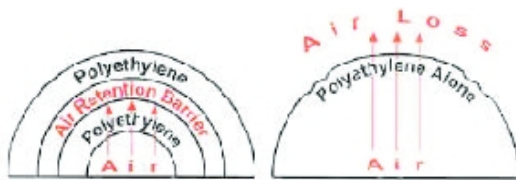

IDEA PAGE

WITH ASTRO-CELL PLUS, WE WON'T "POP YOUR BUBBLE"

Our standard bubble pack is now Astro-Cell Plus. This air cellular packaging material employs a thin, co-extruded barrier film that is 100 times more resistant to the passage of air. Most standard bubble is made from a single layer of polyethylene. Our "Plus" product is a product that retains its air and cushioning power much longer and under greater pressure than competitive, non-barrier bubble. It is stronger, lighter and more flexible - perfect for the intermediate shipping cycle.

PRODUCT	ITEM NO.	THICKNESS	BUNDLE SIZE
LPC-Plus	45000	1/2"	48" X 250'
MPC-Plus	44900	5/16"	48" X 375'
SPC-Plus	44824	3/16"	48" X 750'
VPC-Plus	45472	1/8"	48" X 100'

Bubble is sold by the bundle. A bundle is either 48" wide or 72" wide. We slit our bubble, in house, with our custom slitter. For example, you can order a bundle of 48" wide slit to 4 rolls of 12" wide. Bubble can also be cross-perforated across the width of the bundle. Standard increments of cross-perforations are 6". Custom perforations are readily available as well.